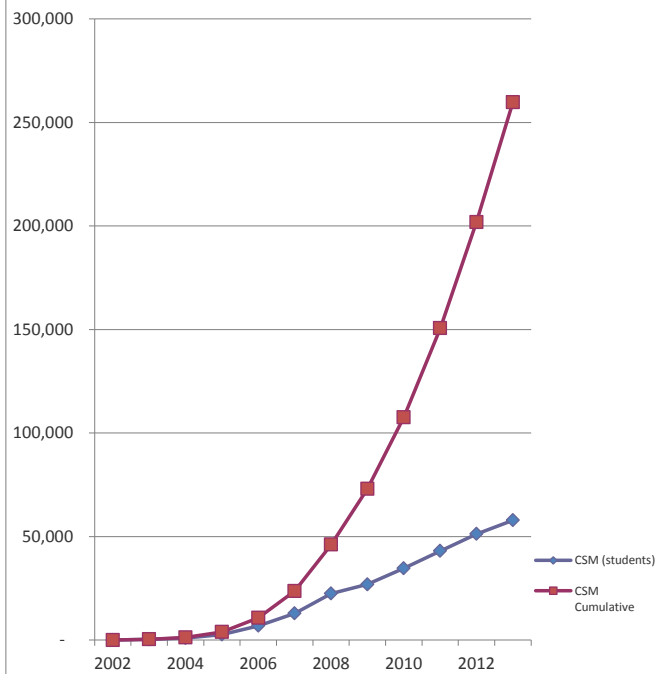

Class Completions/Certifications by year

Last updated: January 14, 2013

	2002	2003	2004	2005	2006	2007	2008	2009	2010	2011	2012	2013	Total	Active
CSM (students)	5	345	907	2,651	6,858	12,857	22,514	26,886	34,601	43,028	51,267	57,906	259,825	
CSM Cumulative	5	350	1,257	3,908	10,766	23,623	46,137	73,023	107,624	150,652	201,919	259,825		
CSPO (students)					83	503	1,891	3,514	5,325	8,629	11,575	13,862	45,382	
CSD (students)									249	1,894	2,015	2,483	6,641	
CSP (certifications)		1	10	22	23	121	271	360	543	673	518	573	3,115	2,258
CSC (certifications)						6	3	11	15	15	4	8	62	58
CST (certifications)			6	10	24	4	37	22	10	23	13	20	169	158
Total All													315,194	
CSM Rate/month	0	29	76	221	572	1071	1876	2241	2883	3586	4272	4826	1804	<i>(ave rate/month)</i>
Months	12	12	12	12	12	12	12	12	12	12	12	12	144	

Certified Scrum Masters

CSM Rate/month